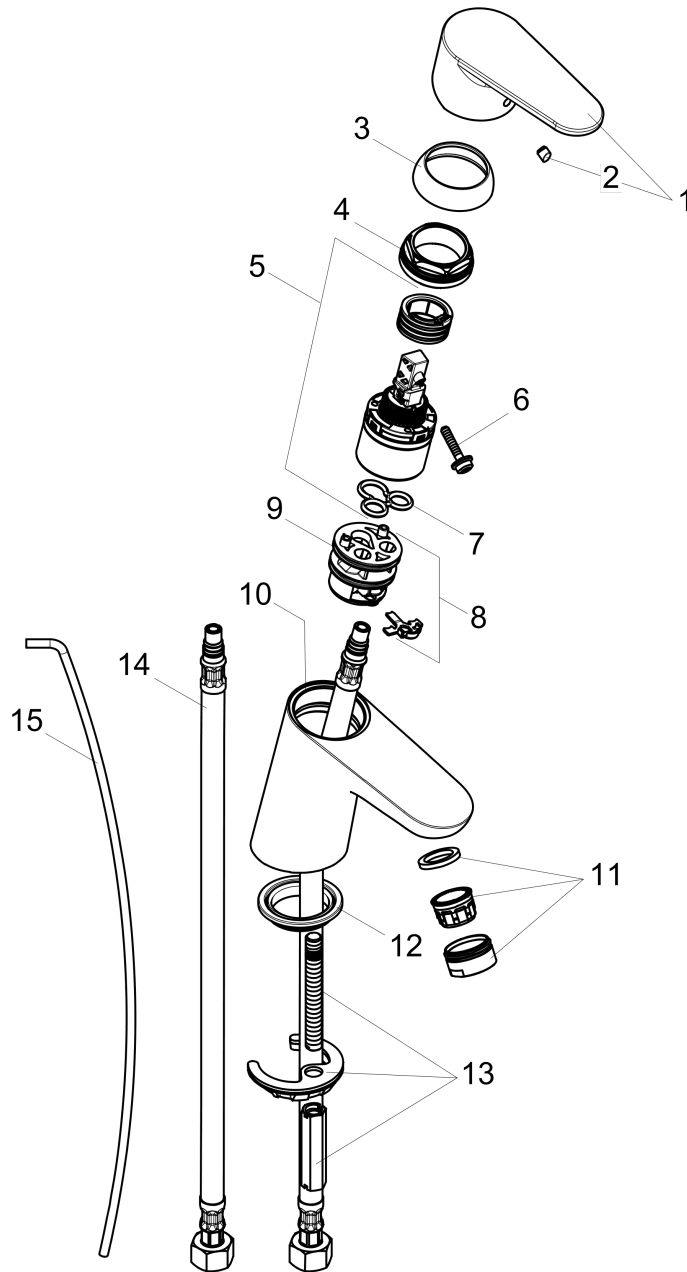

Focus

Focus 70 Single-Hole Faucet, 1.2 GPM

Finishes : **brushed nickel** Part no. : **04370820**

Description

Features

- Solid brass
- Aerated spray
- Flow: 1.2 GPM
- Ceramic cartridge
- Includes pop-up assembly

Item details

List Price \$ 250.00

Technology

Compliance

Product image

Scale drawing

Focus

Focus 70 Single-Hole Faucet, 1.2 GPM

Finishes : **brushed nickel** Part no. : **04370820**

Exploded drawing

Year of production: >07/16

Focus

Focus 70 Single-Hole Faucet, 1.2 GPM

Finishes : **brushed nickel** Part no. : **04370820**

Spare parts list

Year of production: >07/16

Pos.	Description	Part no.	Price	PU
1	handle	98532820	-	1
2	screw cover	96338000	-	1
3	flange	97406820	-	1
4	nut	97209000	-	1
5	cartridge, assy	95646001	-	1
6	locking screw for handle	95140000	-	1
7	seal	95008000	-	1
8	adapter for cartridge	98750000	-	1
9	O-Ring 30x2	98186000	-	1
10	O-ring 35x2	92604000	-	1
11	aerator M24x1 (4,5 l/min)	92877820	-	1
12	seal Ø 42	98722000	-	1
13	fixing set	88508000	-	1
14	connection hose 18½" M8x0,75 3/8"	96321001	-	1
15	pull rod	96657820	-	1
a	pop up waste	88509820	-	1
b	escutcheon	06490820	-	1