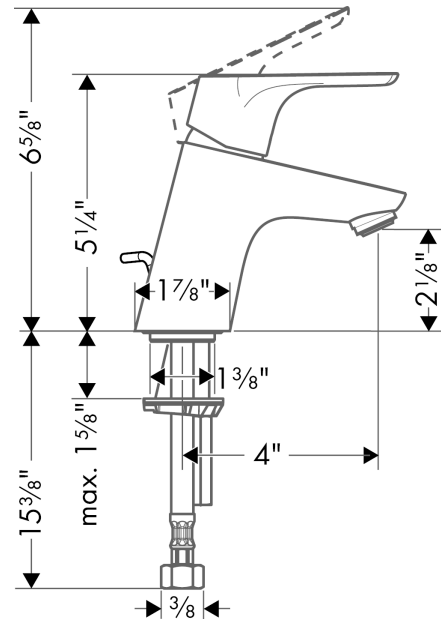

Focus

Focus 70 Single-Hole Faucet, 1.2 GPM

Finishes : **brushed nickel** Part no. : **04370820**

Description

Features

- Solid brass
- Aerated spray
- Flow: 1.2 GPM
- Ceramic cartridge
- Includes pop-up assembly

Item details

List Price \$ 250.00

Technology

Compliance

Product image

Scale drawing

Focus

Focus 70 Single-Hole Faucet, 1.2 GPM

Finishes : **brushed nickel** Part no. : **04370820**

Exploded drawing

Year of production: >07/16

Focus

Focus 70 Single-Hole Faucet, 1.2 GPM

Finishes : **brushed nickel** Part no. : **04370820**

Spare parts list

Year of production: >07/16

Pos.	Description	Part no.	Price	PU
1	handle	98532820	-	1
2	screw cover	96338000	-	1
3	flange	97406820	-	1
4	nut	97209000	-	1
5	cartridge, assy	95646001	-	1
6	locking screw for handle	95140000	-	1
7	seal	95008000	-	1
8	adapter for cartridge	98750000	-	1
9	O-Ring 30x2	98186000	-	1
10	O-ring 35x2	92604000	-	1
11	aerator M24x1 (4,5 l/min)	92877820	-	1
12	seal Ø 42	98722000	-	1
13	fixing set	88508000	-	1
14	connection hose 18½" M8x0,75 3/8"	96321001	-	1
15	pull rod	96657820	-	1
a	pop up waste	88509820	-	1
b	escutcheon	06490820	-	1